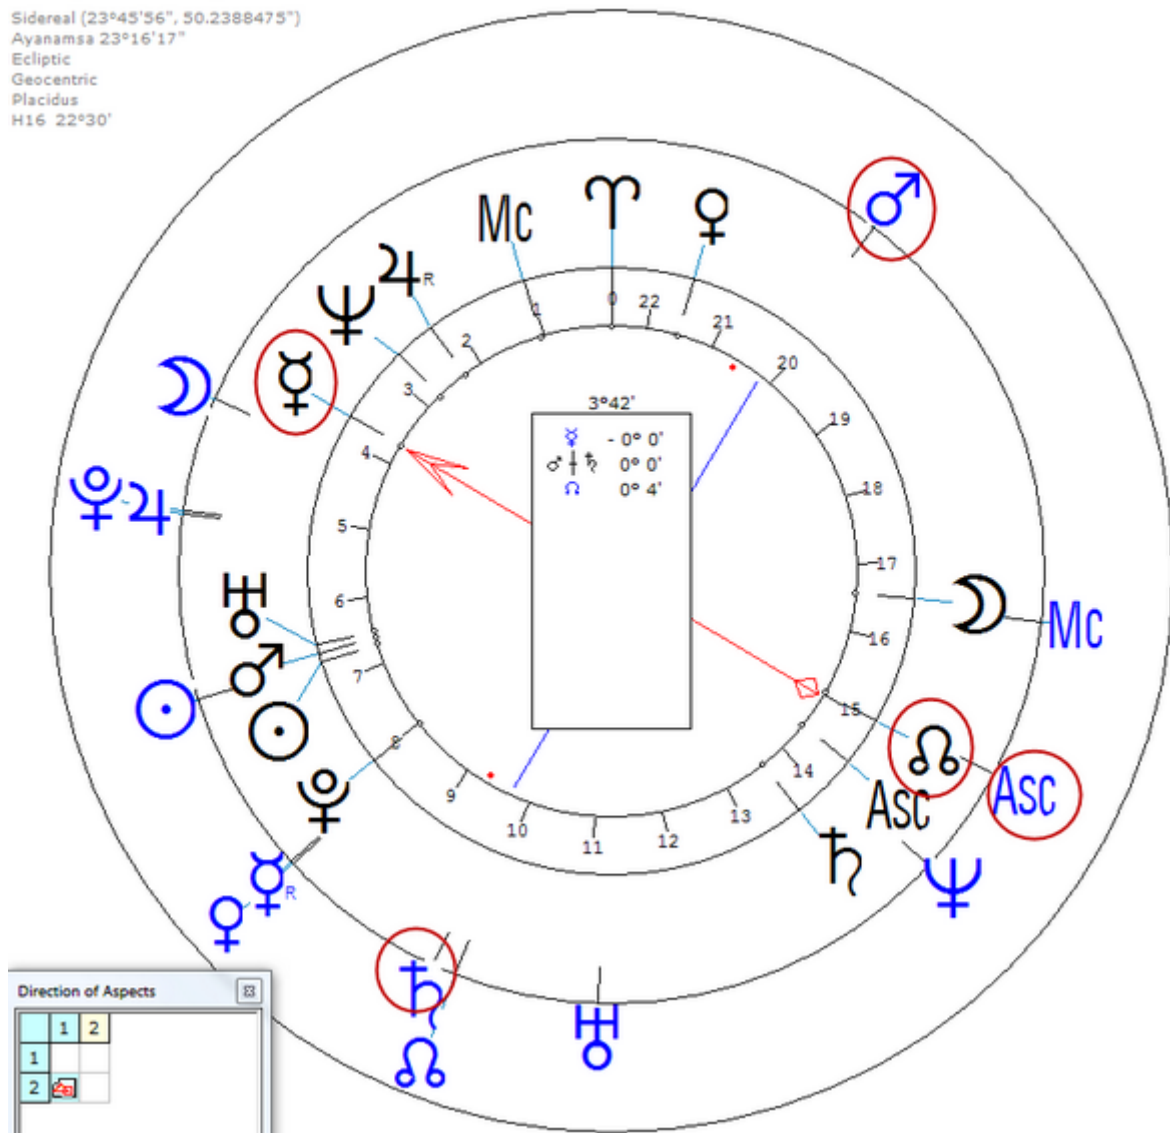

Anthony, Ernest C. Jr.

6 December 1964 at 20:11 (= 8:11 PM)Boston MA, USA, 42n21, 71w03
American homicide.

<https://www.astro.com/astro-databank/Anthony,_Ernest_C._Jr.>

Death by Suicide 12 February 1992 (Gunshot to mouth, age 27)

Solar Return (Harmonic 16)

Solar $\odot/\text{♁} = \text{Solar } \text{♀}/\text{♁} = \text{♀}_n/\text{♁}_n = \text{♀}_n = \text{♁}_n$

He has in Natal : $\text{♁}_n/\text{♁}_n = \text{♁}_n/\text{♀}_n$

Anthony, Ernest C. Jr.
6 December 1964 Sun 20:11 (GMT-5) 42°21'30"N 71°03'37"W
Boston, Massachusetts, USA

Sidereal (23°45'56", 50.2388475")
Ayanamsa 23°16'17"
Ecliptic
Geocentric
Placidus
H16 22°30'